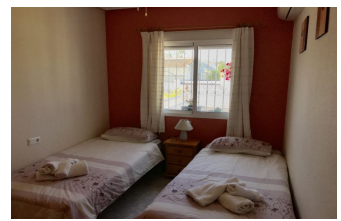

Reference : DP900

€ 128.500

REDUCED (-1%)

Rojales

Details :

Object Type : Semi-detached

Location : Coastal

Bedrooms : 2

Bathrooms : 2

Living : 1

Build : 1997

Built size : 75 m2

Plot size : 0 m2

Floors : 1

Airco : Yes

C.E.E. : In progress

Pool : Communal

Furnished : semi

Fireplace : No

Alarm : No

Utilityroom : Yes