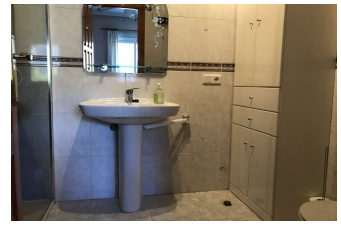

Reference : DP900

€ 128.500

REDUCED (-1%)

Rojales

Details :

Object Type : Semi-detached

Location : Coastal

Bedrooms : 2

Bathrooms : 2

Living : 1

Build : 1997

Built size : 75 m2

Plot size : 0 m2

Floors : 1

Airco : Yes

C.E.E. : In progress

Pool : Communal

Furnished : semi

Fireplace : No

Alarm : No

Utilityroom : Yes