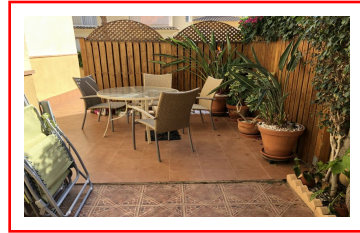

Reference : DP438

€ 134.950

Rojales

Details :

Object Type : Semi-detached

Location : Coastal

Bedrooms : 3

Bathrooms : 2

Living : 1

Build : 2001

Built size : 88 m2

Plot size : 125 m2

Floors : 2

Airco : Yes

C.E.E. : In progress

Pool : Communal

Furnished : semi

Fireplace : No

Alarm : No

Utilityroom : No