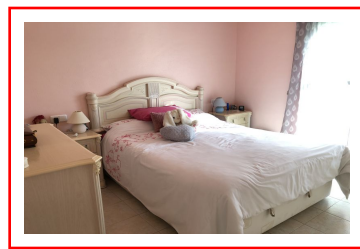

Reference : DP438

€ 134.950

Rojales

Details :

Object Type : Semi-detached

Location : Coastal

Bedrooms : 3

Bathrooms : 2

Living : 1

Build : 2001

Built size : 88 m2

Plot size : 125 m2

Floors : 2

Airco : Yes

C.E.E. : In progress

Pool : Communal

Furnished : semi

Fireplace : No

Alarm : No

Utilityroom : No