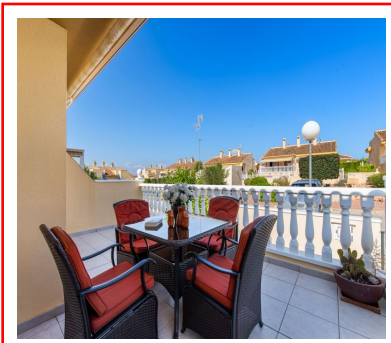

Grupo Soltura S.L.
www.gruposoltura.com
ingrid@gruposoltura.com

T : +34 966 792 113

Office :
Avd. de constitucion s/n
Formentera del Segura (ALC)

M : +34 66 44 146 68