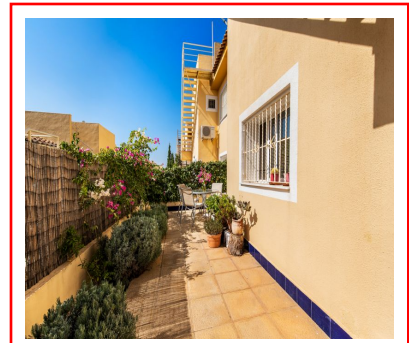

Grupo Soltura S.L.
www.gruposoltura.com
ingrid@gruposoltura.com

T : +34 966 792 113

Office :
Avd. de constitucion s/n
Formentera del Segura (ALC)

M : +34 66 44 146 68