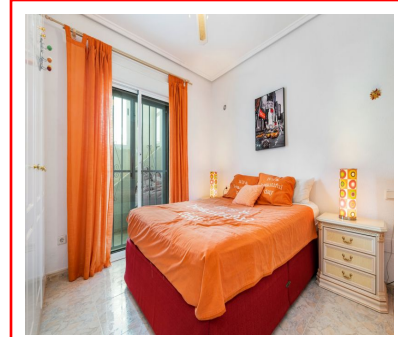

Grupo Soltura S.L.
www.gruposoltura.com
rick@gruposoltura.com

T : +34 966 792 113

Office :
Avd. de contitucion s/n
Formentera del Segura (ALC)

M : +34 66 44 145 15