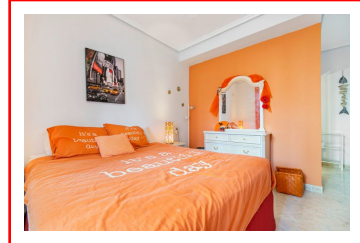

Reference : **LM683**

€ **299.500**

Rojales

Details :

Object Type : Villa

Location : Golf

Bedrooms : 4

Bathrooms : 3

Living : 1

Build : 2000

Built size : 156 m2

Plot size : 470 m2

Floors : 2

Airco : Yes

C.E.E. : In progress

Pool : Yes

Furnished : semi

Fireplace : Yes

Alarm : Yes

Utilityroom : Yes