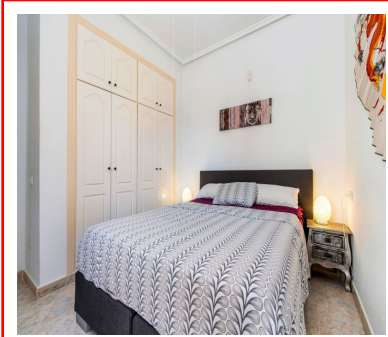

Grupo Soltura S.L.
www.gruposoltura.com
rick@gruposoltura.com

T : +34 966 792 113

Office :
Avd. de contitucion s/n
Formentera del Segura (ALC)

M : +34 66 44 145 15